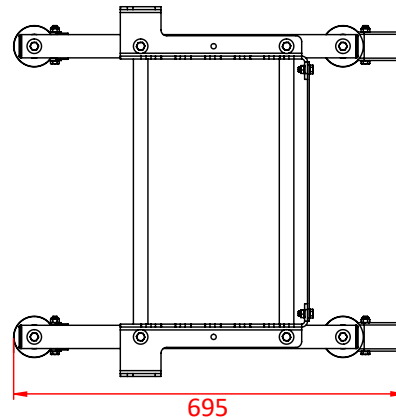

Tank Trap Trolley

Product Data Sheet

A tank trap trolley that holds 5 x T54250 or T54255	
Part Nos	T54253
Material	Mild Steel Grade 8.8 Fixings
Finish	Powder Painted Black
WLL	5 x T54250 or T54255
Weight	15Kg (unloaded) 92.5Kg (loaded with T54250) 95Kg (loaded with T54255)

Dimensions in mm

T54250

T54250