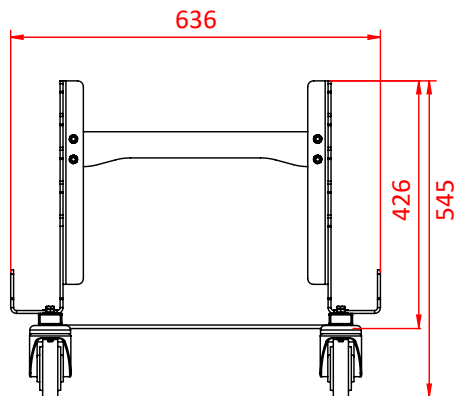

Tank Trap Trolley

Product Data Sheet

A tank trap trolley that holds 5 x T54250 or T54255	
Part Nos	T54253
Material	Mild Steel Grade 8.8 Fixings
Finish	Powder Painted Black
WLL	5 x T54250 or T54255
Weight	15Kg (unloaded) 92.5Kg (loaded with T54250) 95Kg (loaded with T54255)

Dimensions in mm

T54250

T54250