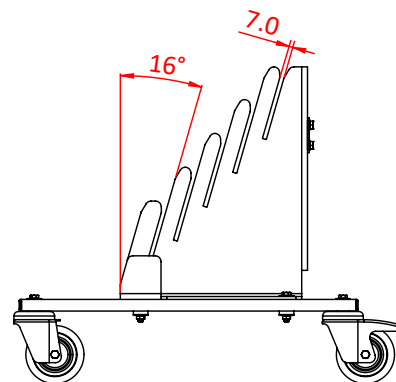

Tank Trap Trolley

Product Data Sheet

A tank trap trolley that holds 5 x T54250 or T54255	
Part Nos	T54253
Material	Mild Steel Grade 8.8 Fixings
Finish	Powder Painted Black
WLL	5 x T54250 or T54255
Weight	15Kg (unloaded) 92.5Kg (loaded with T54250) 95Kg (loaded with T54255)

Dimensions in mm

T54250